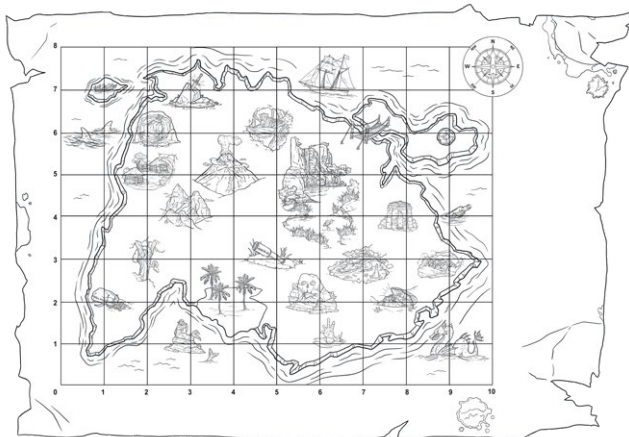

On Deck Picture Pack

Colour in the pirate equipment below. Do you know what each piece of equipment is called and what it was used for?

On Deck Picture Pack

Draw some different types of pirate equipment below. Use the word bank to help you.

Anchor

Booty

Cutlass

Helm

Looking glass

Board

Chart - sea map

Grog

Lanthorn

Rudder

On Deck Picture Pack

Draw some pieces of pirate equipment below. Can you name of each piece of equipment?