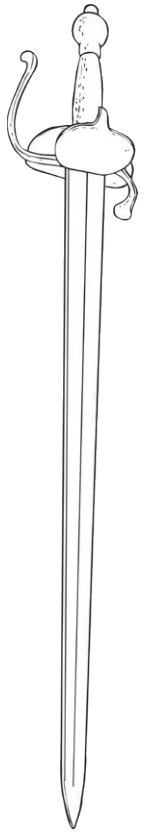

On Deck Picture Pack

Colour in the pirate equipment below. Do you know what each piece of equipment is called and what it was used for?

On Deck Picture Pack

Draw some different types of pirate equipment below. Use the word bank to help you.

Anchor

Booty

Cutlass

Helm

Looking glass

Board

Chart - sea map

Grog

Lanthorn

Rudder

On Deck Picture Pack

Draw some pieces of pirate equipment below. Can you name of each piece of equipment?