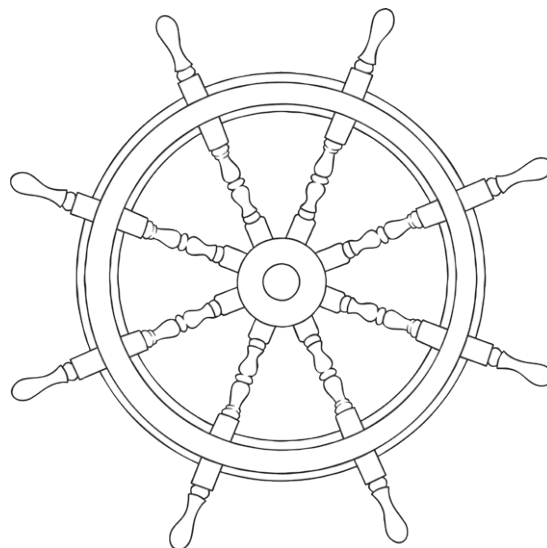

On Deck Picture Pack

Colour in the pirate equipment below. Do you know what each piece of equipment is called and what it was used for?

On Deck Picture Pack

Draw some different types of pirate equipment below. Use the word bank to help you.

Anchor

Booty

Cutlass

Helm

Looking glass

Board

Chart - sea map

Grog

Lanthorn

Rudder

On Deck Picture Pack

Draw some pieces of pirate equipment below. Can you name of each piece of equipment?