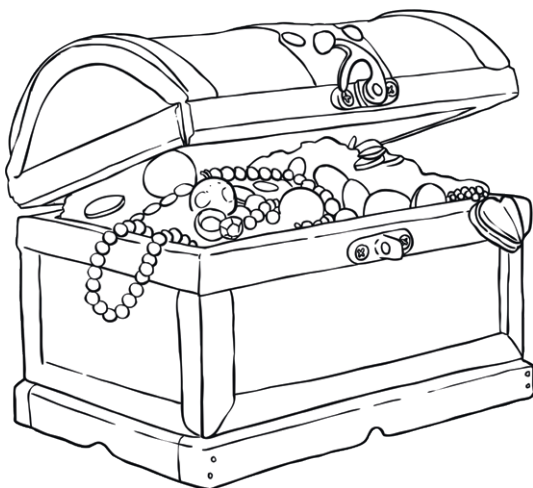

On Deck Picture Pack

Colour in the pirate equipment below. Do you know what each piece of equipment is called and what it was used for?

On Deck Picture Pack

Draw some different types of pirate equipment below. Use the word bank to help you.

Anchor

Booty

Cutlass

Helm

Looking glass

Board

Chart - sea map

Grog

Lanthorn

Rudder

On Deck Picture Pack

Draw some pieces of pirate equipment below. Can you name of each piece of equipment?